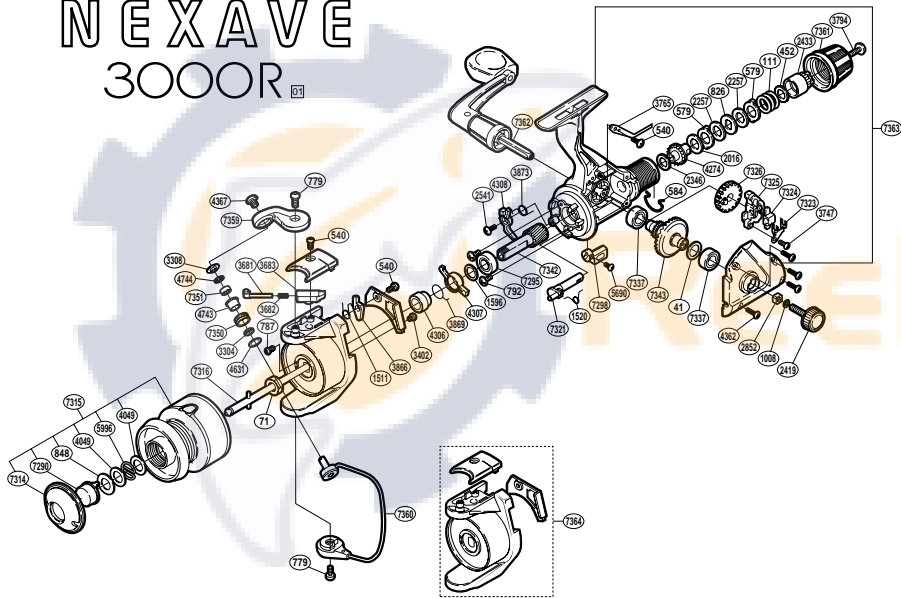

# NEXAVE 3000R

'01 NEX 3000R

RD No.	PARTS NAMES	RD No.	PARTS NAMES	RD No.	PARTS NAMES
0041	Drive Gear Washer	3304	Bearing Spacer	5996	Locking Spring
0071	Rotor Nut	3308	Line Roller Washer	7290	Push Button
0111	Drag Coil Spring	3402	Cover Screw	7295	Ball Bearing
0452	Drag Spring Washer	3681	Bail Spring Guide (A)	7298	Anti-Reverse Lever
0540	Multi-Purpose Screw	3682	Bail Spring	7314	Push Button Collar
0579	Eared Washer "B"	3683	Bail Spring Guide (B)	7315	Spool Assembly
0584	Hold Click Spring	3747	Slider Retainer Screw	7316	Main Shaft
0779	Multi-Purpose Screw	3765	Drag Click	7321	Anti-Reverse Cam
0787	Nut Lock Screw	3794	Drag Knob Screw	7323	Oscillating Slider Retainer
0792	Bearing Retainer Screw	3866	Bail Trip Lever	7324	Oscillating Slider Inner
0826	Key Washer "A"	3869	Anti-Reverse Lock Out Spring	7325	Oscillating Slider
0848	Small Hole Washer	3873	Anti-Reverse Pawl Spring	7326	Oscillating Gear
1008	Handle Lock Washer	4049	Large Hole Washer	7337	Ball Bearing
1511	Lever Spring	4274	Drag Shaft	7342	Pinion Gear
1520	Anti-Reverse Cam Spring	4306	Lock Out Spring Holder	7343	Drive Gear
1596	Bushing Washer	4307	Anti-Reverse Lock Out	7350	Line Roller
2016	Drag Washer "H" (cloth)	4308	Anti-Reverse Pawl	7351	Line Roller Bearing
2257	Drag Washer "H" (blue)	4362	Side Cover Screw	7359	Bail Arm
2346	Drag Washer "C" (cloth)	4367	Line Roller Screw	7360	Bail Assembly
2419	Handle Screw Cap	4631	Spacer	7361	Drag Knob
2433	Pressure Screw	4743	Line Roller Bushing	7362	Handle Assembly
2541	Anti-Reverse Pawl Screw	4744	Roller Bearing Seal	7363	Body Set
2852	Handle Screw Lock	5690	Anti-Reverse Lever Screw	7364	Rotor Assembly

(130309)